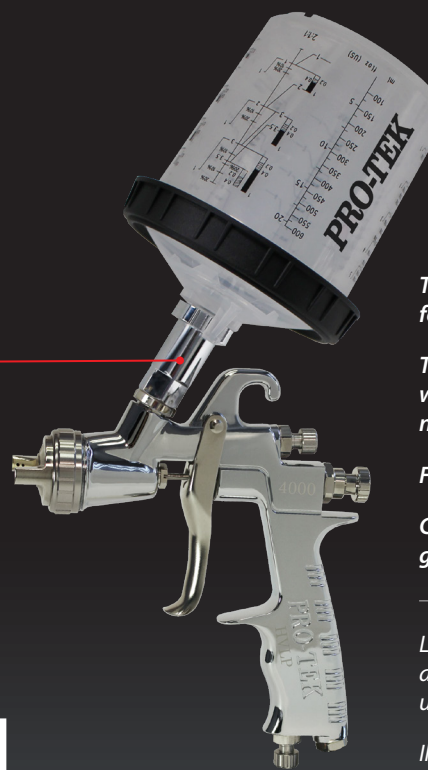

Flexible Paint Cup System

Système de godet de
peinture flexible

Adapters for PRO-TEK Guns Adaptateurs pour pistolets PRO-TEK

PC-ADAP-2A

16MM FEMALE, 1.5MM THREAD
FEMELLE 16MM, FILETAGE 1.5MM

Other Adapters

Autres adaptateurs

PC-ADAP-15A

3/8 MALE, 1.9MM THREAD
MÂLE 3/8MM, FILETAGE 1.9MM

PC-ADAP-32A

18 MM FEMALE, 1.5MM THREAD
FEMELLE 18MM, FILETAGE 1.5MM

PC-ADAP-9A

16MM MALE, 1.5MM THREAD
MÂLE 16MM, FILETAGE 1.5MM

PC-ADAP-43A

1/4MM MALE, 1.9 MM THREAD
MÂLE 1/4MM, FILETAGE 1.9MM

PRE-SALE
October 2024

PRÉVENTE
Octobre 2024

*The unused paint can be stored
for a later time with the supplied caps.*

*There is no possibility of contamination
with different paints as you use a fresh
new cup for each application.*